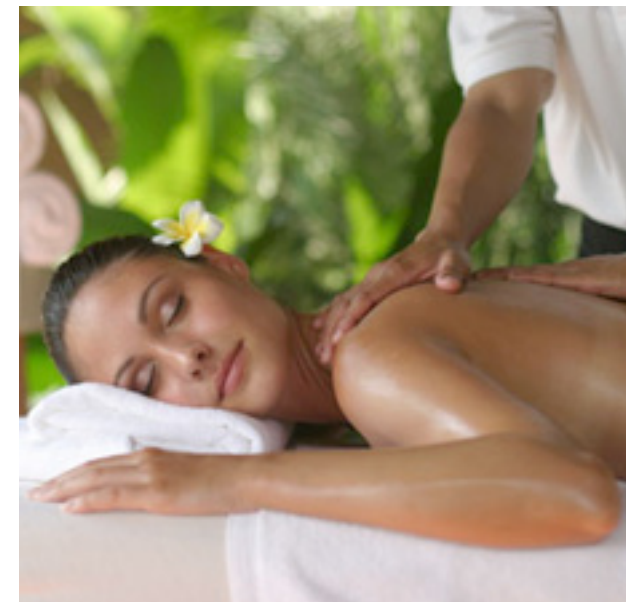

→ #B2-17

KORRES*

Receive a showergel (50ml) with min. \$50 spent

Receive a Mini Hand Massage with min. \$50 spent

→ #B2-16

HAIR, BEAUTY & WELLNESS

FE THE NAIL LOUNGE

10% off all nail services

→ #02-27B, #B2-18/19

SPA D'OR

Enjoy a 45 minutes Javanese full body massage at \$55 (U.P \$75)

→ #02-15

HEALTH & PHARMACY

EU YAN SANG*
5% off regular-priced items
→ #B1-44H

GNC
15% off regular-priced items
→ #B1-44K